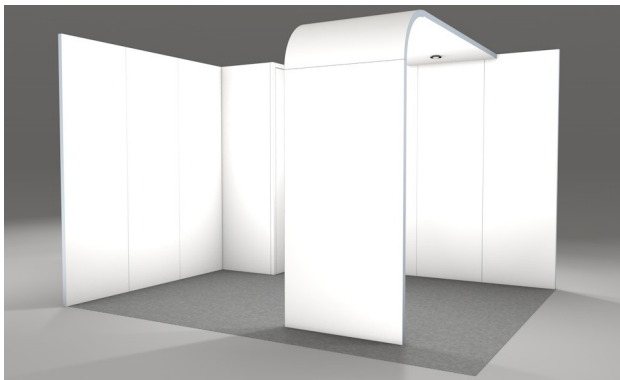

CHRITTO

BOOTH IN A BOX

+ ARCH

Rental cost: \$6,480 (net)

Purchase cost: \$13,200

ARCH CORNER 18 sqm

- 6 x 3 m floor space
- Wall height 3 m
- 1 sqm compartment (lockable)
- Carpet (color of choice)
- Arch element
- Spotlights
- Graphics
- Rent including assembly, plus shipping
- Purchase opt. assembly, plus shipping

Rental cost: \$7,200 (net)

Purchase cost: \$15,640

ARCH ROW 18 sqm

- 6 x 3 m floor space
- Wall height 3 m
- 1 sqm compartment (lockable)
- Carpet (color of choice)
- Arch element
- Spotlights
- Graphics
- Rent including assembly, plus shipping
- Purchase opt. assembly, plus shipping

Rental cost: \$6,550 (net)

Purchase cost: \$13,290

ARCH CORNER 20 sqm

- 5 x 4 m floor space
- Wall height 3 m
- 1 sqm compartment (lockable)
- Carpet (color of choice)
- Arch element
- Spotlights
- Graphics
- Rent including assembly, plus shipping
- Purchase opt. assembly, plus shipping

Rental cost: \$7,560 (net)

Purchase cost: \$16,350

ARCH ROW 20 sqm

- 5 x 4 m floor space
- Wall height 3 m
- 1 sqm compartment (lockable)
- Carpet (color of choice)
- Arch element
- Spotlights
- Graphics
- Rent including assembly, plus shipping
- Purchase opt. assembly, plus shipping