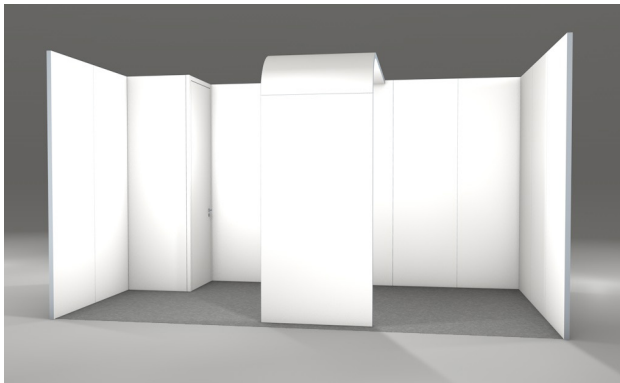

CHRITTO

BOOTH IN A BOX

+ ARCH

Rental cost: \$6,480 (net)

Purchase cost: \$13,200

ARCH CORNER 18 sqm

- 6 x 3 m floor space
- Wall height 3 m
- 1 sqm compartment (lockable)
- Carpet (color of choice)
- Arch element
- Spotlights
- Graphics
- Rent including assembly, plus shipping
- Purchase opt. assembly, plus shipping

Rental cost: \$7,200 (net)

Purchase cost: \$15,640

ARCH ROW 18 sqm

- 6 x 3 m floor space
- Wall height 3 m
- 1 sqm compartment (lockable)
- Carpet (color of choice)
- Arch element
- Spotlights
- Graphics
- Rent including assembly, plus shipping
- Purchase opt. assembly, plus shipping

Rental cost: \$6,550 (net)

Purchase cost: \$13,290

ARCH CORNER 20 sqm

- 5 x 4 m floor space
- Wall height 3 m
- 1 sqm compartment (lockable)
- Carpet (color of choice)
- Arch element
- Spotlights
- Graphics
- Rent including assembly, plus shipping
- Purchase opt. assembly, plus shipping

Rental cost: \$7,560 (net)

Purchase cost: \$16,350

ARCH ROW 20 sqm

- 5 x 4 m floor space
- Wall height 3 m
- 1 sqm compartment (lockable)
- Carpet (color of choice)
- Arch element
- Spotlights
- Graphics
- Rent including assembly, plus shipping
- Purchase opt. assembly, plus shipping