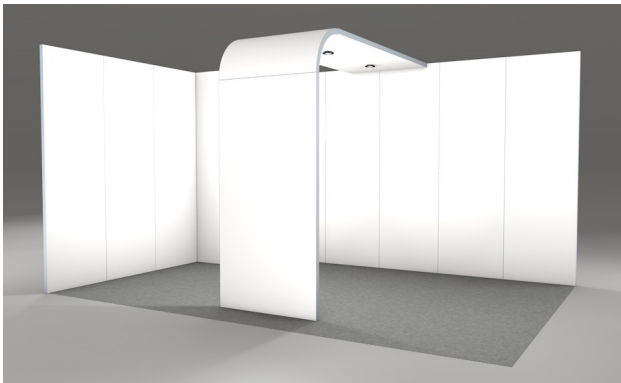

Rental cost: \$7,200 (net)

Purchase cost: \$15,640

ARCH ROW 18 sqm

- 6 x 3 m floor space
- Wall height 3 m
- 1 sqm compartment (lockable)
- Carpet (color of choice)
- Arch element
- Spotlights
- Graphics
- Rent including assembly, plus shipping
- Purchase opt. assembly, plus shipping

Rental cost: \$6,550 (net)

Purchase cost: \$13,290

ARCH CORNER 20 sqm

- 5 x 4 m floor space
- Wall height 3 m
- 1 sqm compartment (lockable)
- Carpet (color of choice)
- Arch element
- Spotlights
- Graphics
- Rent including assembly, plus shipping
- Purchase opt. assembly, plus shipping

Rental cost: \$7,560 (net)

Purchase cost: \$16,350

ARCH ROW 20 sqm

- 5 x 4 m floor space
- Wall height 3 m
- 1 sqm compartment (lockable)
- Carpet (color of choice)
- Arch element
- Spotlights
- Graphics
- Rent including assembly, plus shipping
- Purchase opt. assembly, plus shipping

Rental cost: \$6,810 (net)

Purchase cost: \$14,106

ARCH CORNER 24 sqm

- 6 x 4 m floor space
- Wall height 3 m
- 1 sqm compartment (lockable)
- Carpet (color of choice)
- Arch element
- Spotlights
- Graphics
- Rent including assembly, plus shipping
- Purchase opt. assembly, plus shipping