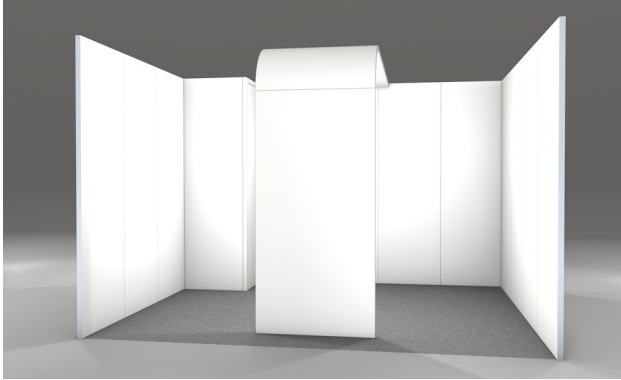

CHRITTO

BOOTH IN A BOX

+ ARCH

Rental cost: \$6,480 (net)

Purchase cost: \$13,200

ARCH CORNER 18 sqm

- 6 x 3 m floor space
- Wall height 3 m
- 1 sqm compartment (lockable)
- Carpet (color of choice)
- Arch element
- Spotlights
- Graphics
- Rent including assembly, plus shipping
- Purchase opt. assembly, plus shipping

Rental cost: \$7,200 (net)

Purchase cost: \$15,640

ARCH ROW 18 sqm

- 6 x 3 m floor space
- Wall height 3 m
- 1 sqm compartment (lockable)
- Carpet (color of choice)
- Arch element
- Spotlights
- Graphics
- Rent including assembly, plus shipping
- Purchase opt. assembly, plus shipping

Rental cost: \$6,550 (net)

Purchase cost: \$13,290

ARCH CORNER 20 sqm

- 5 x 4 m floor space
- Wall height 3 m
- 1 sqm compartment (lockable)
- Carpet (color of choice)
- Arch element
- Spotlights
- Graphics
- Rent including assembly, plus shipping
- Purchase opt. assembly, plus shipping

Rental cost: \$7,560 (net)

Purchase cost: \$16,350

ARCH ROW 20 sqm

- 5 x 4 m floor space
- Wall height 3 m
- 1 sqm compartment (lockable)
- Carpet (color of choice)
- Arch element
- Spotlights
- Graphics
- Rent including assembly, plus shipping
- Purchase opt. assembly, plus shipping