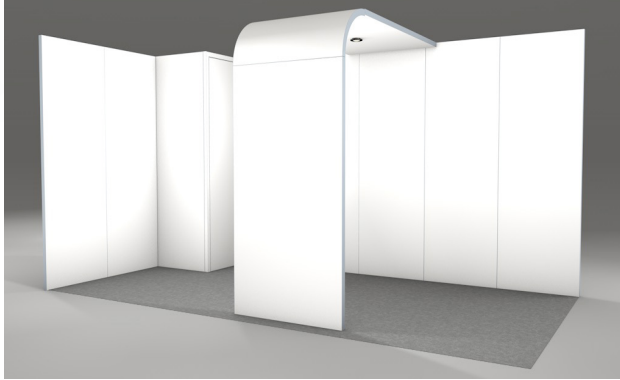

CHRITTO

BOOTH IN A BOX

+ ARCH

Rental cost: \$6,480 (net)

Purchase cost: \$13,200

ARCH CORNER 18 sqm

- 6 x 3 m floor space
- Wall height 3 m
- 1 sqm compartment (lockable)
- Carpet (color of choice)
- Arch element
- Spotlights
- Graphics
- Rent including assembly, plus shipping
- Purchase opt. assembly, plus shipping

Rental cost: \$7,200 (net)

Purchase cost: \$15,640

ARCH ROW 18 sqm

- 6 x 3 m floor space
- Wall height 3 m
- 1 sqm compartment (lockable)
- Carpet (color of choice)
- Arch element
- Spotlights
- Graphics
- Rent including assembly, plus shipping
- Purchase opt. assembly, plus shipping

Rental cost: \$6,550 (net)

Purchase cost: \$13,290

ARCH CORNER 20 sqm

- 5 x 4 m floor space
- Wall height 3 m
- 1 sqm compartment (lockable)
- Carpet (color of choice)
- Arch element
- Spotlights
- Graphics
- Rent including assembly, plus shipping
- Purchase opt. assembly, plus shipping

Rental cost: \$7,560 (net)

Purchase cost: \$16,350

ARCH ROW 20 sqm

- 5 x 4 m floor space
- Wall height 3 m
- 1 sqm compartment (lockable)
- Carpet (color of choice)
- Arch element
- Spotlights
- Graphics
- Rent including assembly, plus shipping
- Purchase opt. assembly, plus shipping