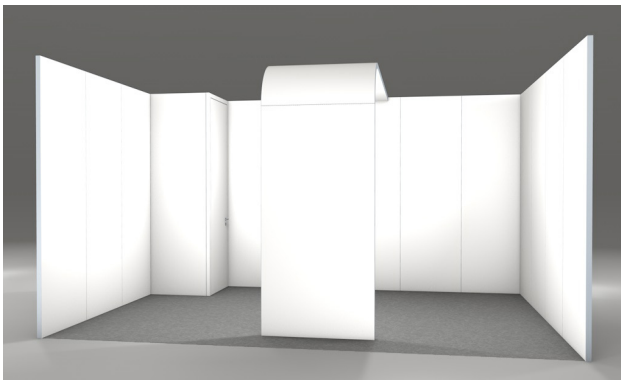

CHRITTO

BOOTH IN A BOX

+ ARCH

Rental cost: \$6,480 (net)

Purchase cost: \$13,200

ARCH CORNER 18 sqm

- 6 x 3 m floor space
- Wall height 3 m
- 1 sqm compartment (lockable)
- Carpet (color of choice)
- Arch element
- Spotlights
- Graphics
- Rent including assembly, plus shipping
- Purchase opt. assembly, plus shipping

Rental cost: \$6,550 (net)

Purchase cost: \$13,290

ARCH CORNER 20 sqm

- 5 x 4 m floor space
- Wall height 3 m
- 1 sqm compartment (lockable)
- Carpet (color of choice)
- Arch element
- Spotlights
- Graphics
- Rent including assembly, plus shipping
- Purchase opt. assembly, plus shipping

Rental cost: \$7,560 (net)

Purchase cost: \$16,350

ARCH ROW 20 sqm

- 5 x 4 m floor space
- Wall height 3 m
- 1 sqm compartment (lockable)
- Carpet (color of choice)
- Arch element
- Spotlights
- Graphics
- Rent including assembly, plus shipping
- Purchase opt. assembly, plus shipping

Rental cost: \$6,810 (net)

Purchase cost: \$14,106

ARCH CORNER 24 sqm

- 6 x 4 m floor space
- Wall height 3 m
- 1 sqm compartment (lockable)
- Carpet (color of choice)
- Arch element
- Spotlights
- Graphics
- Rent including assembly, plus shipping
- Purchase opt. assembly, plus shipping